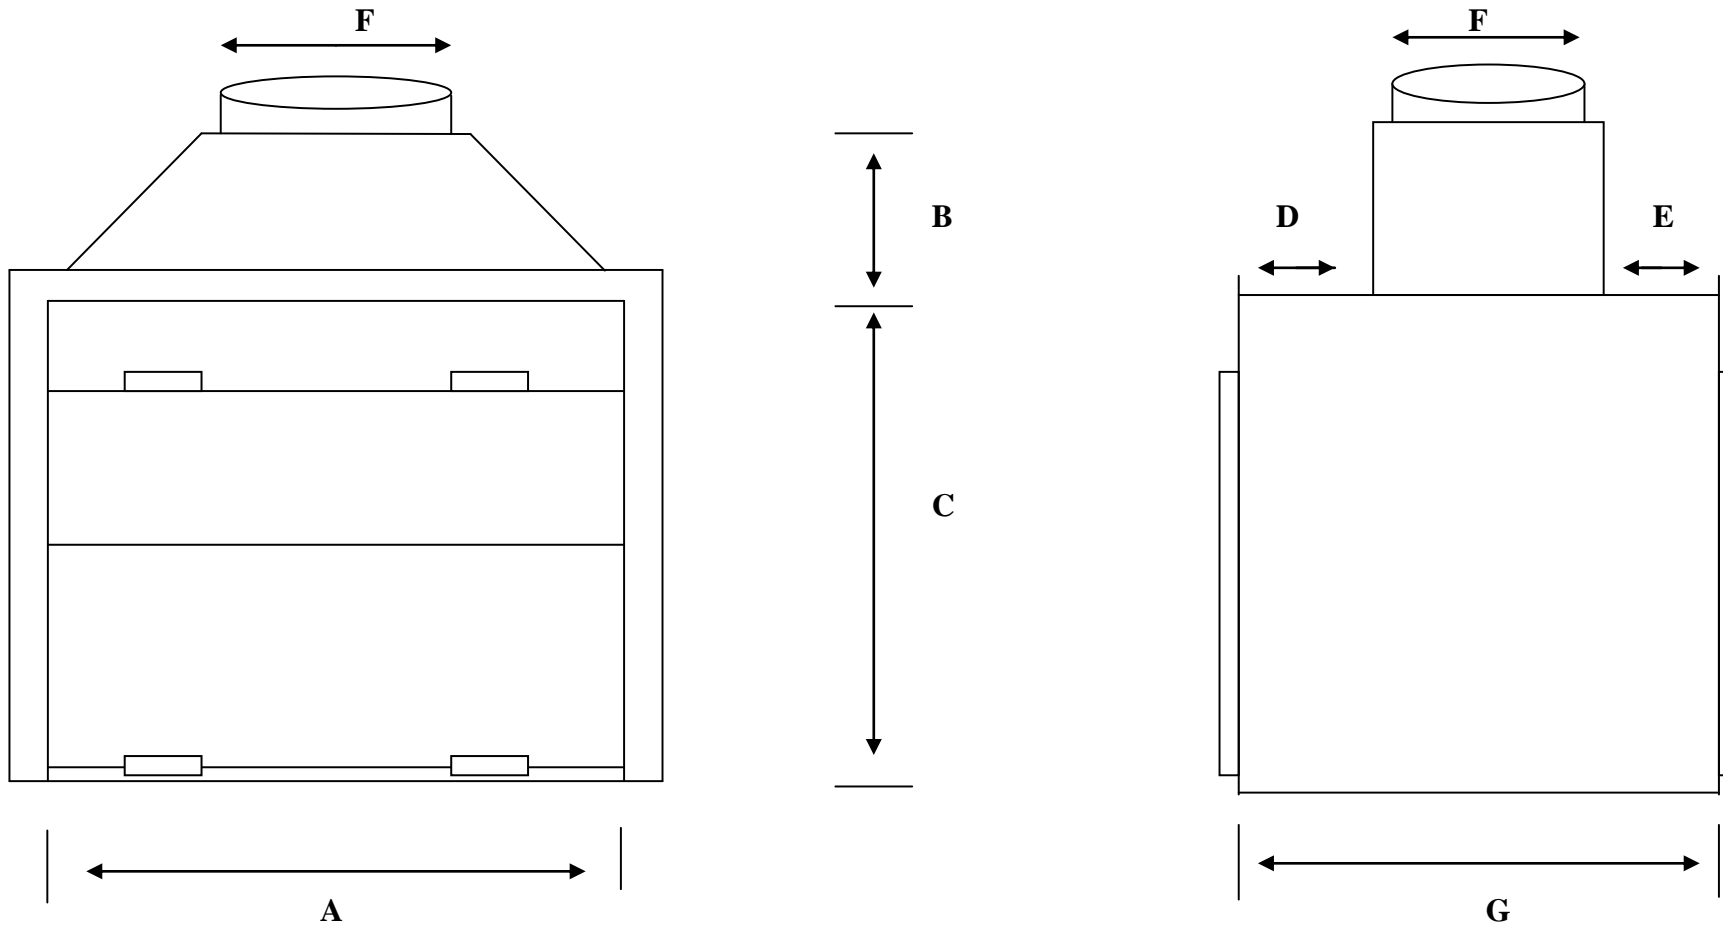

SPECIFICATIONS FOR DOUBLE SIDED BUILD-IN BRAAIS

MODEL	A	B	C	D	E	F	G
MEASUREMENTS GIVEN IN MILLIMETRES							
800 MM		250	825	130	250	370	750
1000 MM		250	825	130	250	400	780
1200 MM		250	825	130	250	400	780