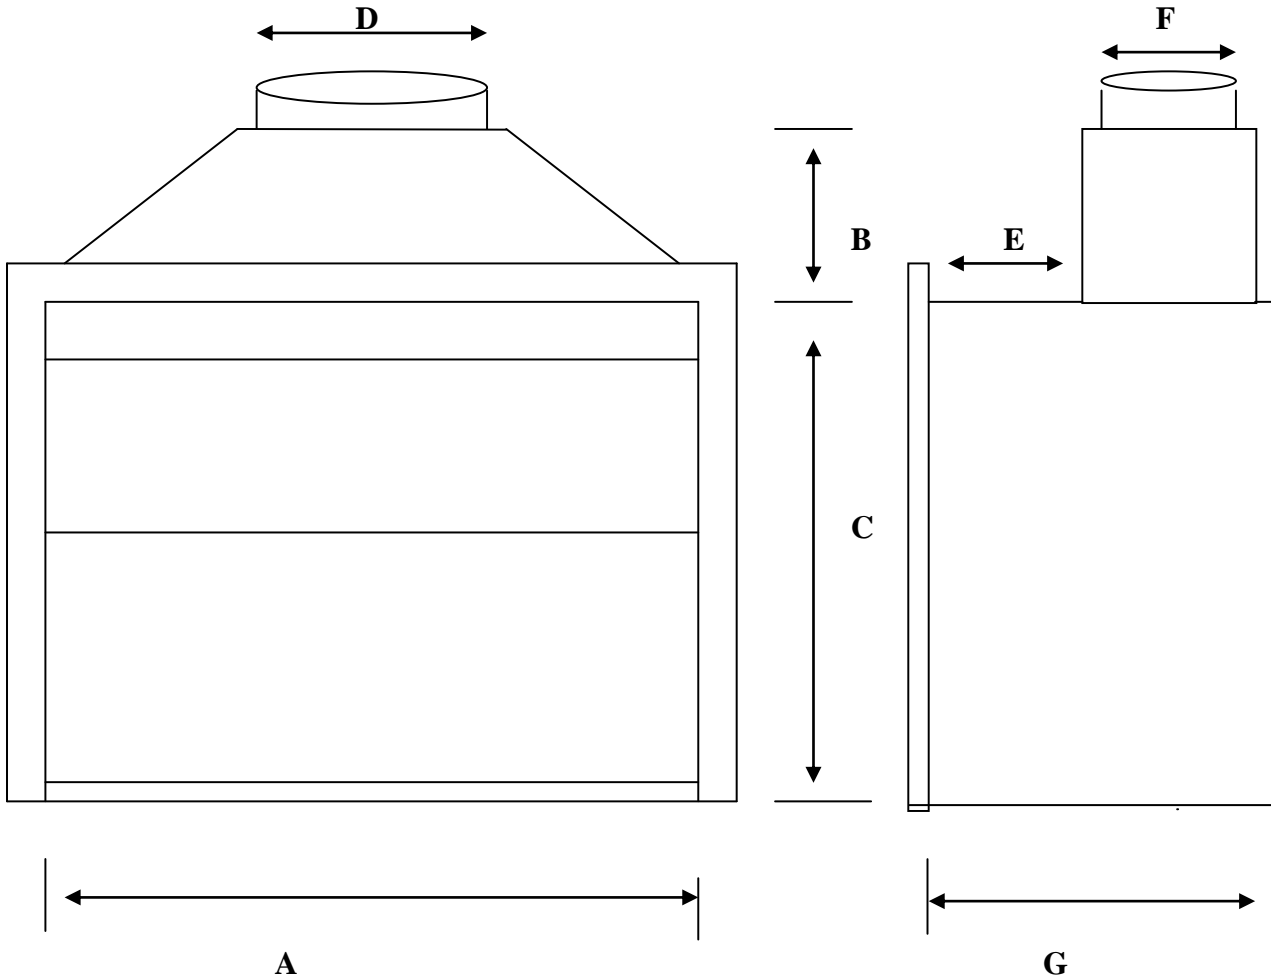

SPECIFICATIONS – STANDARD BRAAIS

PRODUCT	A	B	C	D	E	F	G
	MEASUREMENTS GIVEN IN MILLIMETRE						
1200	1180	200	705	350 Ø	100	350	490