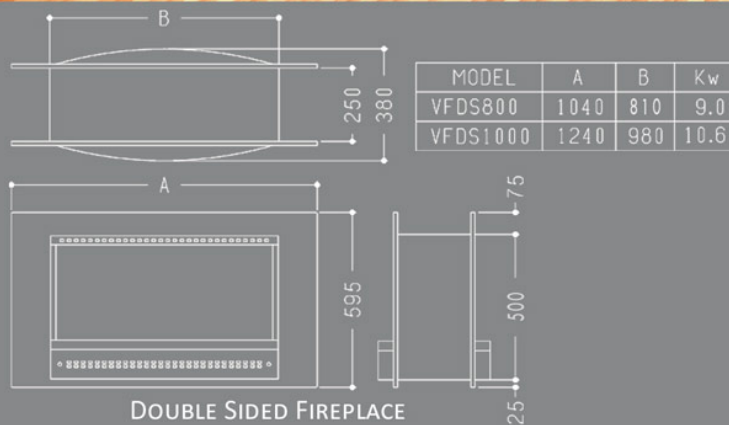

DOUBLE SIDED FIREPLACE

KW	GAS CONSUMP (ON HIGH)	MAX m ²	MAX m ³	MIN m ³
9 kW	0,64kg/hr	108m ²	324m ³	97m ³
10,6 kW	0,75kg/hr	131m ²	393m ³	101m ³

THE DOUBLE-SIDED FIREPLACE IS AVAILABLE IN TWO SIZES AND COMFORTABLY HEATS UP ANY LARGE TO VERY LARGE HOME. PERFECT WHEN YOU NEED HEAT FROM ALL ANGLES.